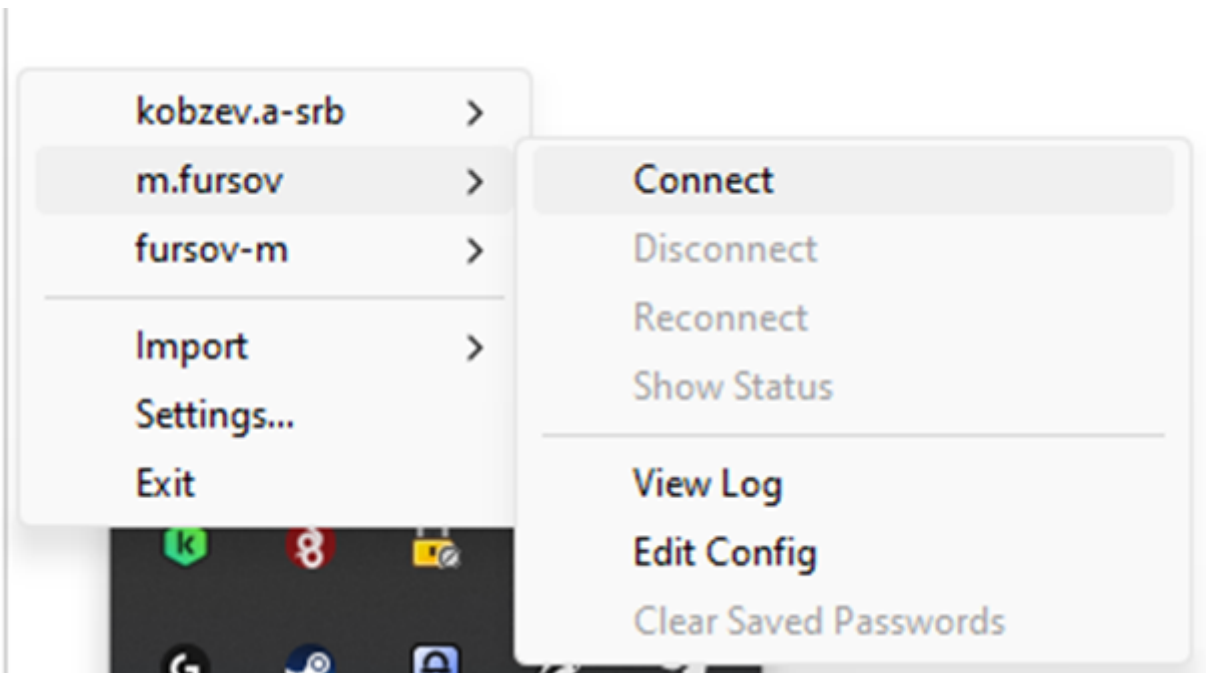

# Проверка работоспособности конфига

OpenVPN GUI for Windows

fursov-m is now connected.  
Assigned IP: 10.8.0.111

140

Remote Desktop Connection